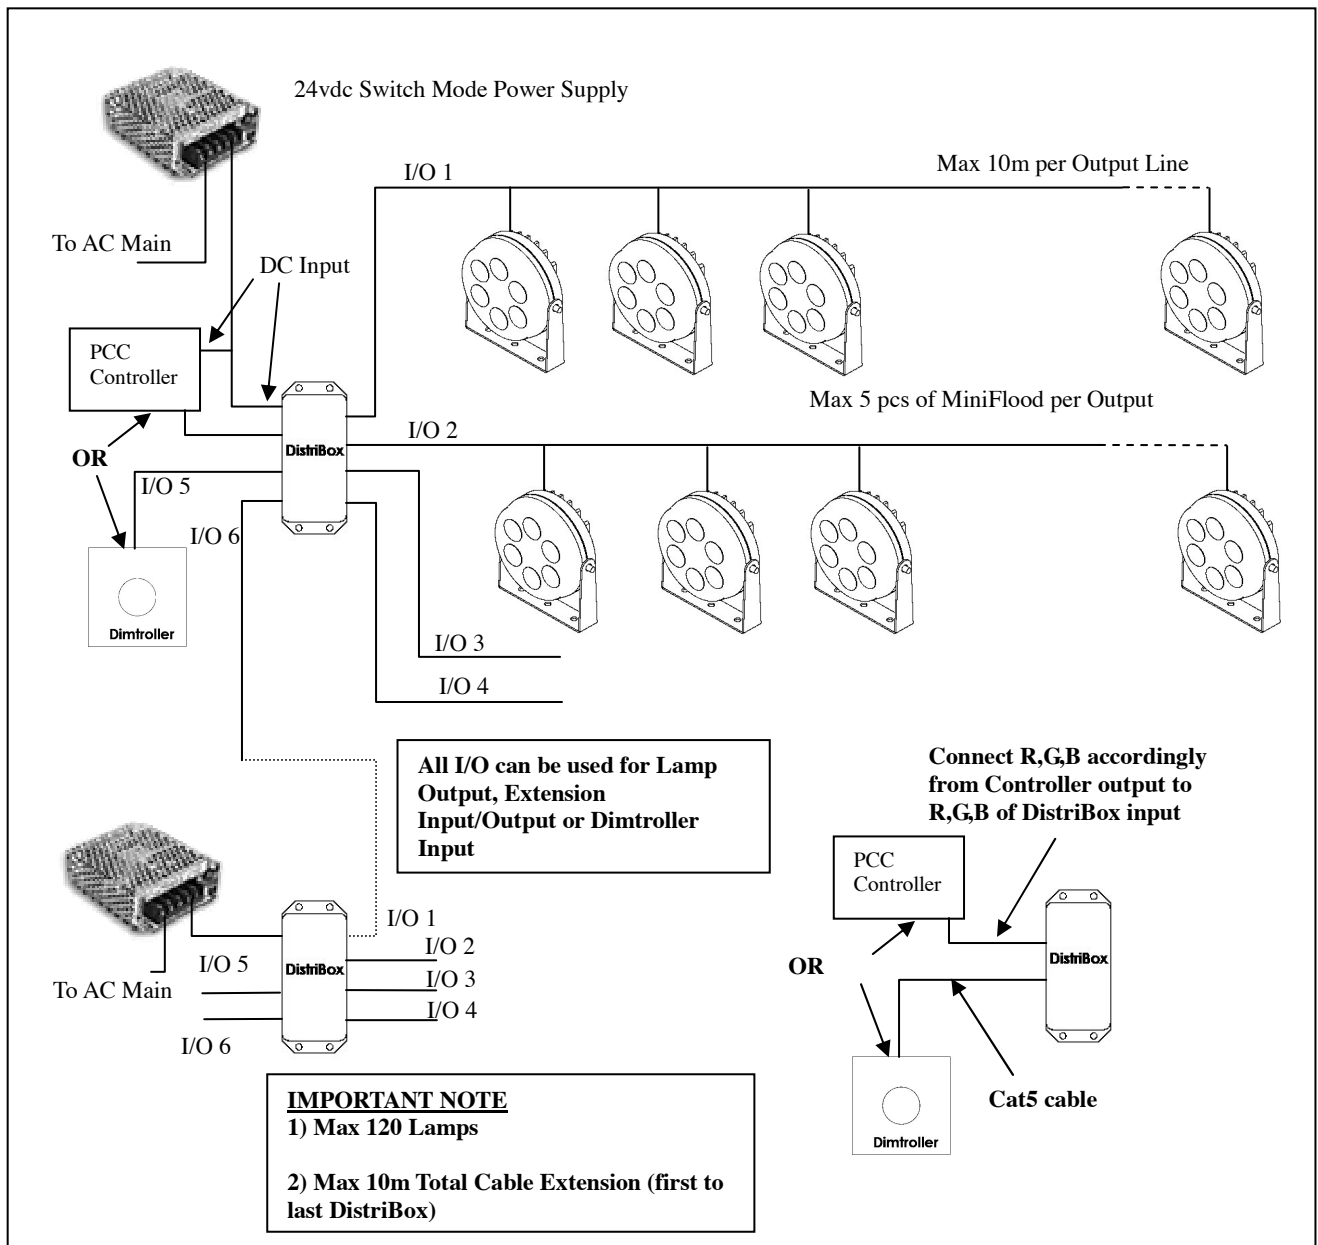

LUMINOUS LED LIGHTING - MINI FLOOD LIGHT CONNECTION GUIDE

www.LuminousLEDLighting.com

530-410-4395

A) MiniFlood Mono Dimmable

- 1) MiniFlood Mono Dimmable
- 2) DistriBox 01, min 1 pc
- 3) Dimtroller Mono (for dimming), PCC-8 (for dimming via DMX) or Shorted Plug (for constant on), 1 pc max
- 4) Power Supply, one per Distribox

B) MiniFlood RGB

- 1) MiniFlood RGB
- 2) DistriBox 01, min 1 pc
- 3) Dimtroller RGB, PCC-3, PCC-51 or PCC-8 (for control via DMX), 1pc max
- 4) Power Supply, one per Distribox

Prime Light Pte Ltd reserves the right to change specification without prior notice.