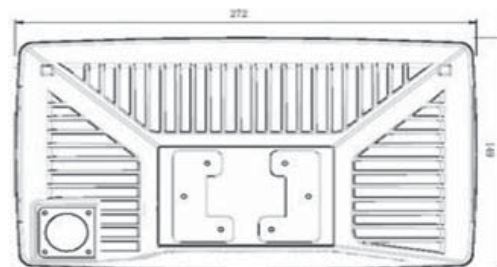

COLORBEAM 12

Light Measurement:

Luminance:

Color	3'	6'	9'	12'	15'
	1M	2M	3M	4M	5M
White	289.4	72.4	32.2	18.2	11.6
	3114.3	778.6	346.0	195.5	125.3
Red	139.4	34.9	15.5	8.8	5.6
	1500.0	375.0	166.7	94.2	60.4
Green	126.1	31.5	14.0	7.9	5.1
	1356.5	339.1	150.7	85.2	54.6
Blue	50.2	12.5	5.6	3.2	2.0
	540.0	135.0	60.0	33.9	21.7

cd/mm², candles/square

Luminous Flux:

Color	Output (lm)	Power (w)	Emission efficiency (lm/w)
White	654	36	18.17
Red	300	12	25.00
Green	312	12	26.00
Blue	108	12	9.00

Diagram Views:

Front View:

Side View:

Back View: