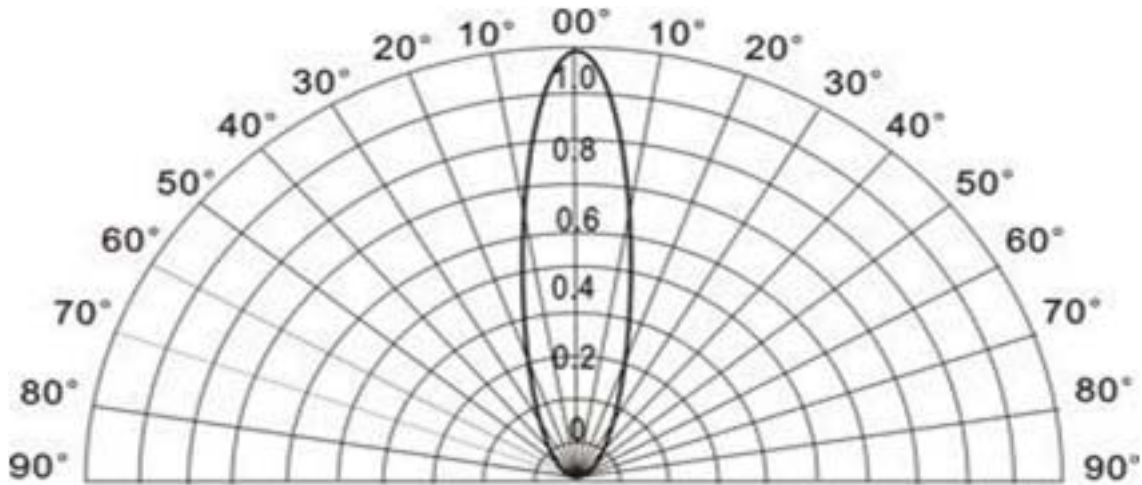

COLORBEAM 12

General Description:

Colorbeam 12 is powered by 36 1W LED, providing a even wider beaming angle, farther distance, and brighter color-bringing a totally different light experience. With DMX controller, Blast emits 16,777,216 kinds of colors and its effect can be designed to the request of user. Aluminum die cast, steel-glassed surface cover, and waterproof design enables Blast can work easily in various conditions and environments. Each 36 1W LED has its lens to ensure a beaming distance of 39" feet (12 meters) and its max effective distance is 130 feet (40 meters).

Beamer-12 has a high adaptability in application such as public illumination, commercial place lighting, airport, subway, viaduct etc.

Specification:

Size:	10.70" x 5.86" x 7.87"
Color:	16,777,216 true colors
LED:	1W high power LED
LED Quantity:	12R/12G/12B, 36 in total
Cover:	Steel Glass
Housing:	Aluminium die cast
Beaming angle:	25 degrees with lens
Life span:	>=80000 hours
Signal port:	Waterproof connect
Controller:	DMX512 control
Input:	700mA
Power consumption:	50W max at full intensity
Power supply:	PX3670
Working Temperature:	-20° ~ 60°
Working Humidity:	0%~90% relative humidity
IP class:	IP68
Light distribution:	Even diffusive illumination

COLORBEAM 12

Beam Angle Charts:

Circle area is the beaming angle:25°

LED: Soft focus point and ultra-emission colophon lens

CIE Chromatic Diagram

Diamond area is white color

COLORBEAM 12

Light Measurement:

Luminance:

Color	3'	6'	9'	12'	15'
	1M	2M	3M	4M	5M
White	289.4	72.4	32.2	18.2	11.6
	3114.3	778.6	346.0	195.5	125.3
Red	139.4	34.9	15.5	8.8	5.6
	1500.0	375.0	166.7	94.2	60.4
Green	126.1	31.5	14.0	7.9	5.1
	1356.5	339.1	150.7	85.2	54.6
Blue	50.2	12.5	5.6	3.2	2.0
	540.0	135.0	60.0	33.9	21.7