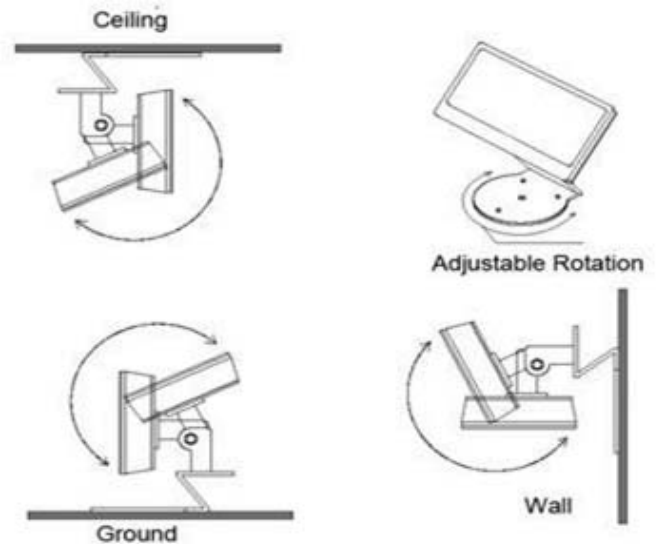

COLORBEAM 12

Light Measurement:

Luminance:

Color	3'	6'	9'	12'	15'
	1M	2M	3M	4M	5M
White	289.4	72.4	32.2	18.2	11.6
	3114.3	778.6	346.0	195.5	125.3
Red	139.4	34.9	15.5	8.8	5.6
	1500.0	375.0	166.7	94.2	60.4
Green	126.1	31.5	14.0	7.9	5.1
	1356.5	339.1	150.7	85.2	54.6
Blue	50.2	12.5	5.6	3.2	2.0
	540.0	135.0	60.0	33.9	21.7

cd/mm², candles/square

Luminous Flux:

Color	Output (lm)	Power (w)	Emission efficiency (lm/w)
White	654	36	18.17
Red	300	12	25.00
Green	312	12	26.00
Blue	108	12	9.00

Diagram Views:

Front View:

Side View:

Back View: