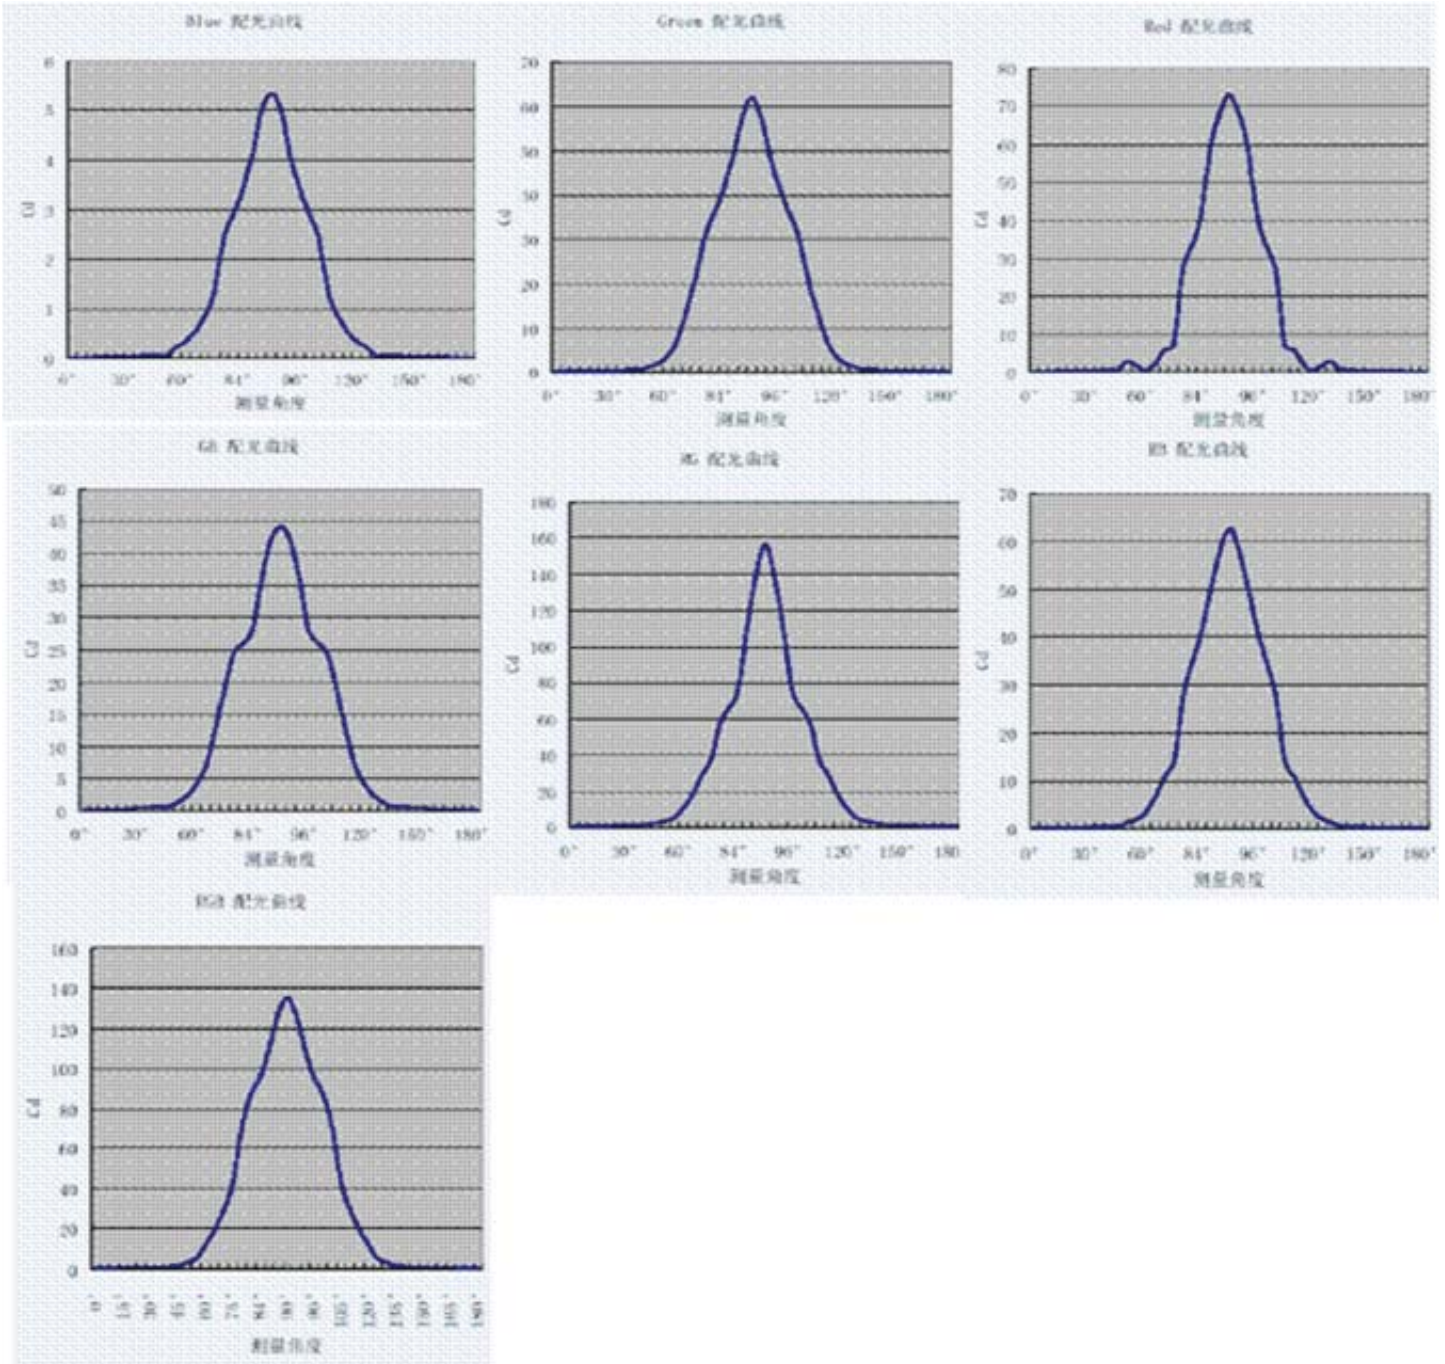

COLORBEAM 12

Photometric Performance:

*Testing instrument was the TES1335 Lighting Mete